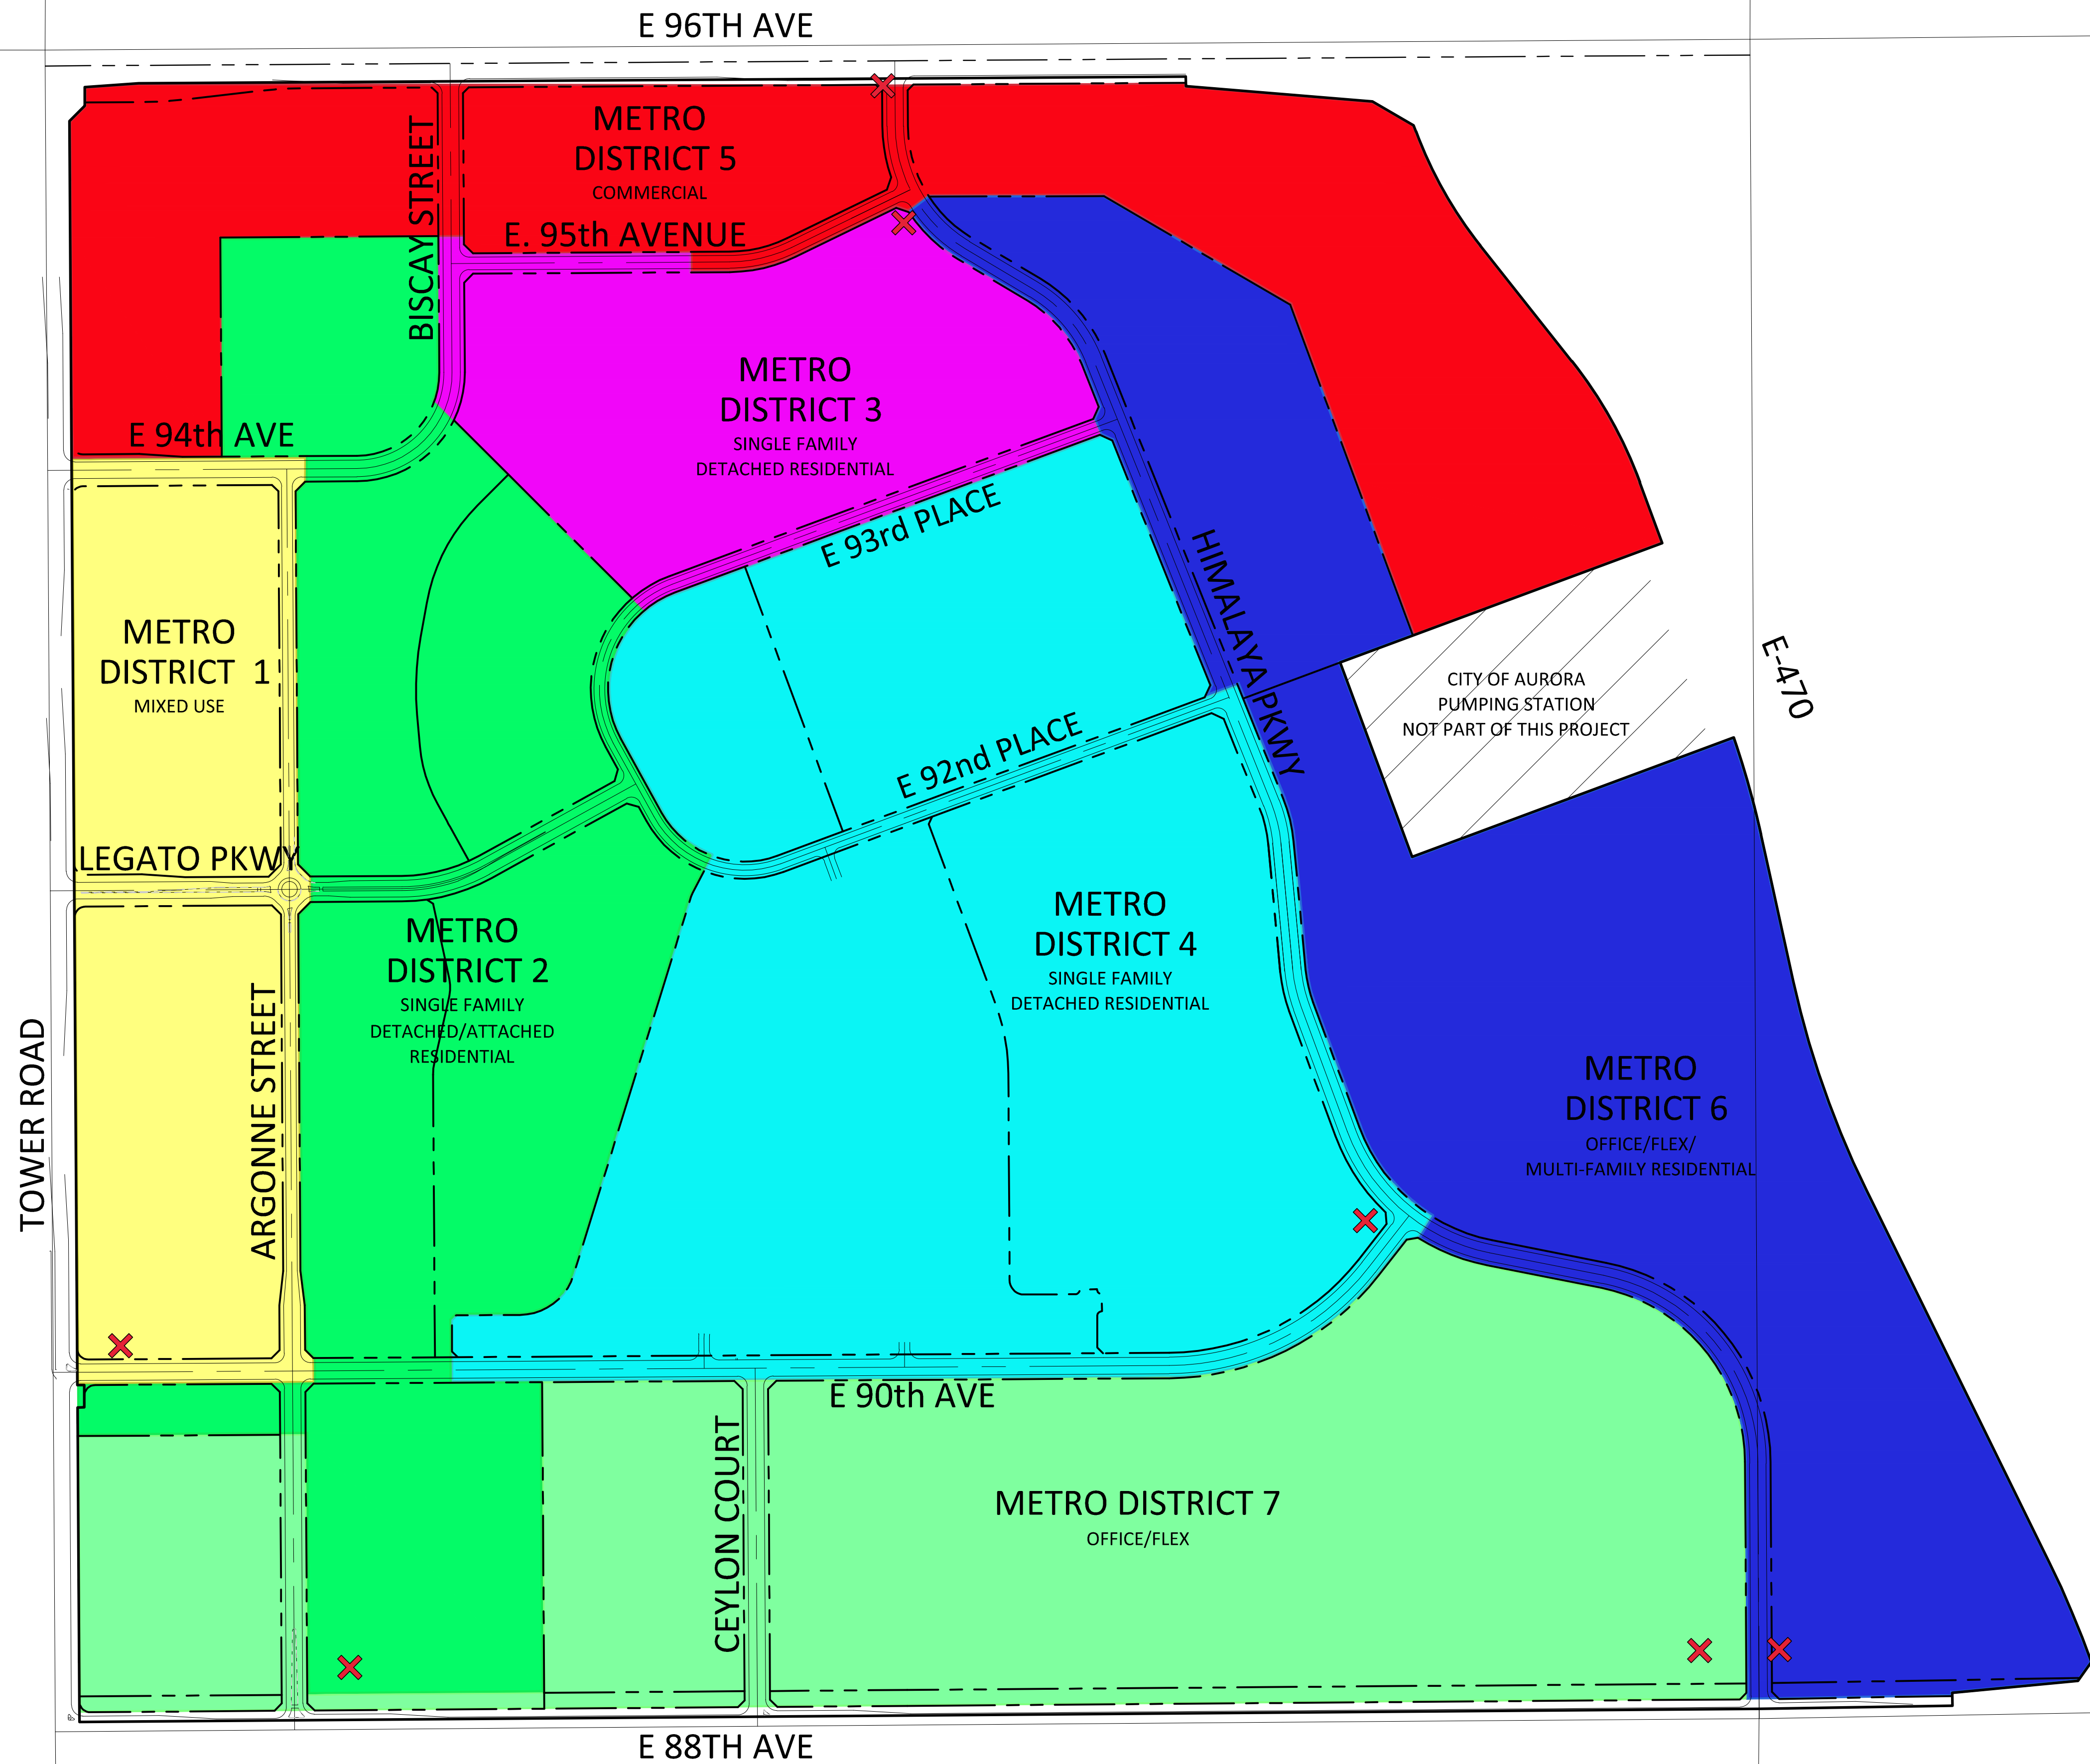

LEGATO METRO DISTRICT VICINITY MAP

PROJECT NO.: 19002220
DATE: 5/22/20

ATWELL
866.850.4200 www.atwell-group.com
6200 SOUTH SYRACUSE WAY, SUITE 470
GREENWOOD VILLAGE, CO 80111
303.825.7100
CONTACT: DANIEL MADRUGA
DMADRUGA@ATWELL-GROUP.COM

CAD FILE: 19002220-METRO DISTRICT MAP.DWG