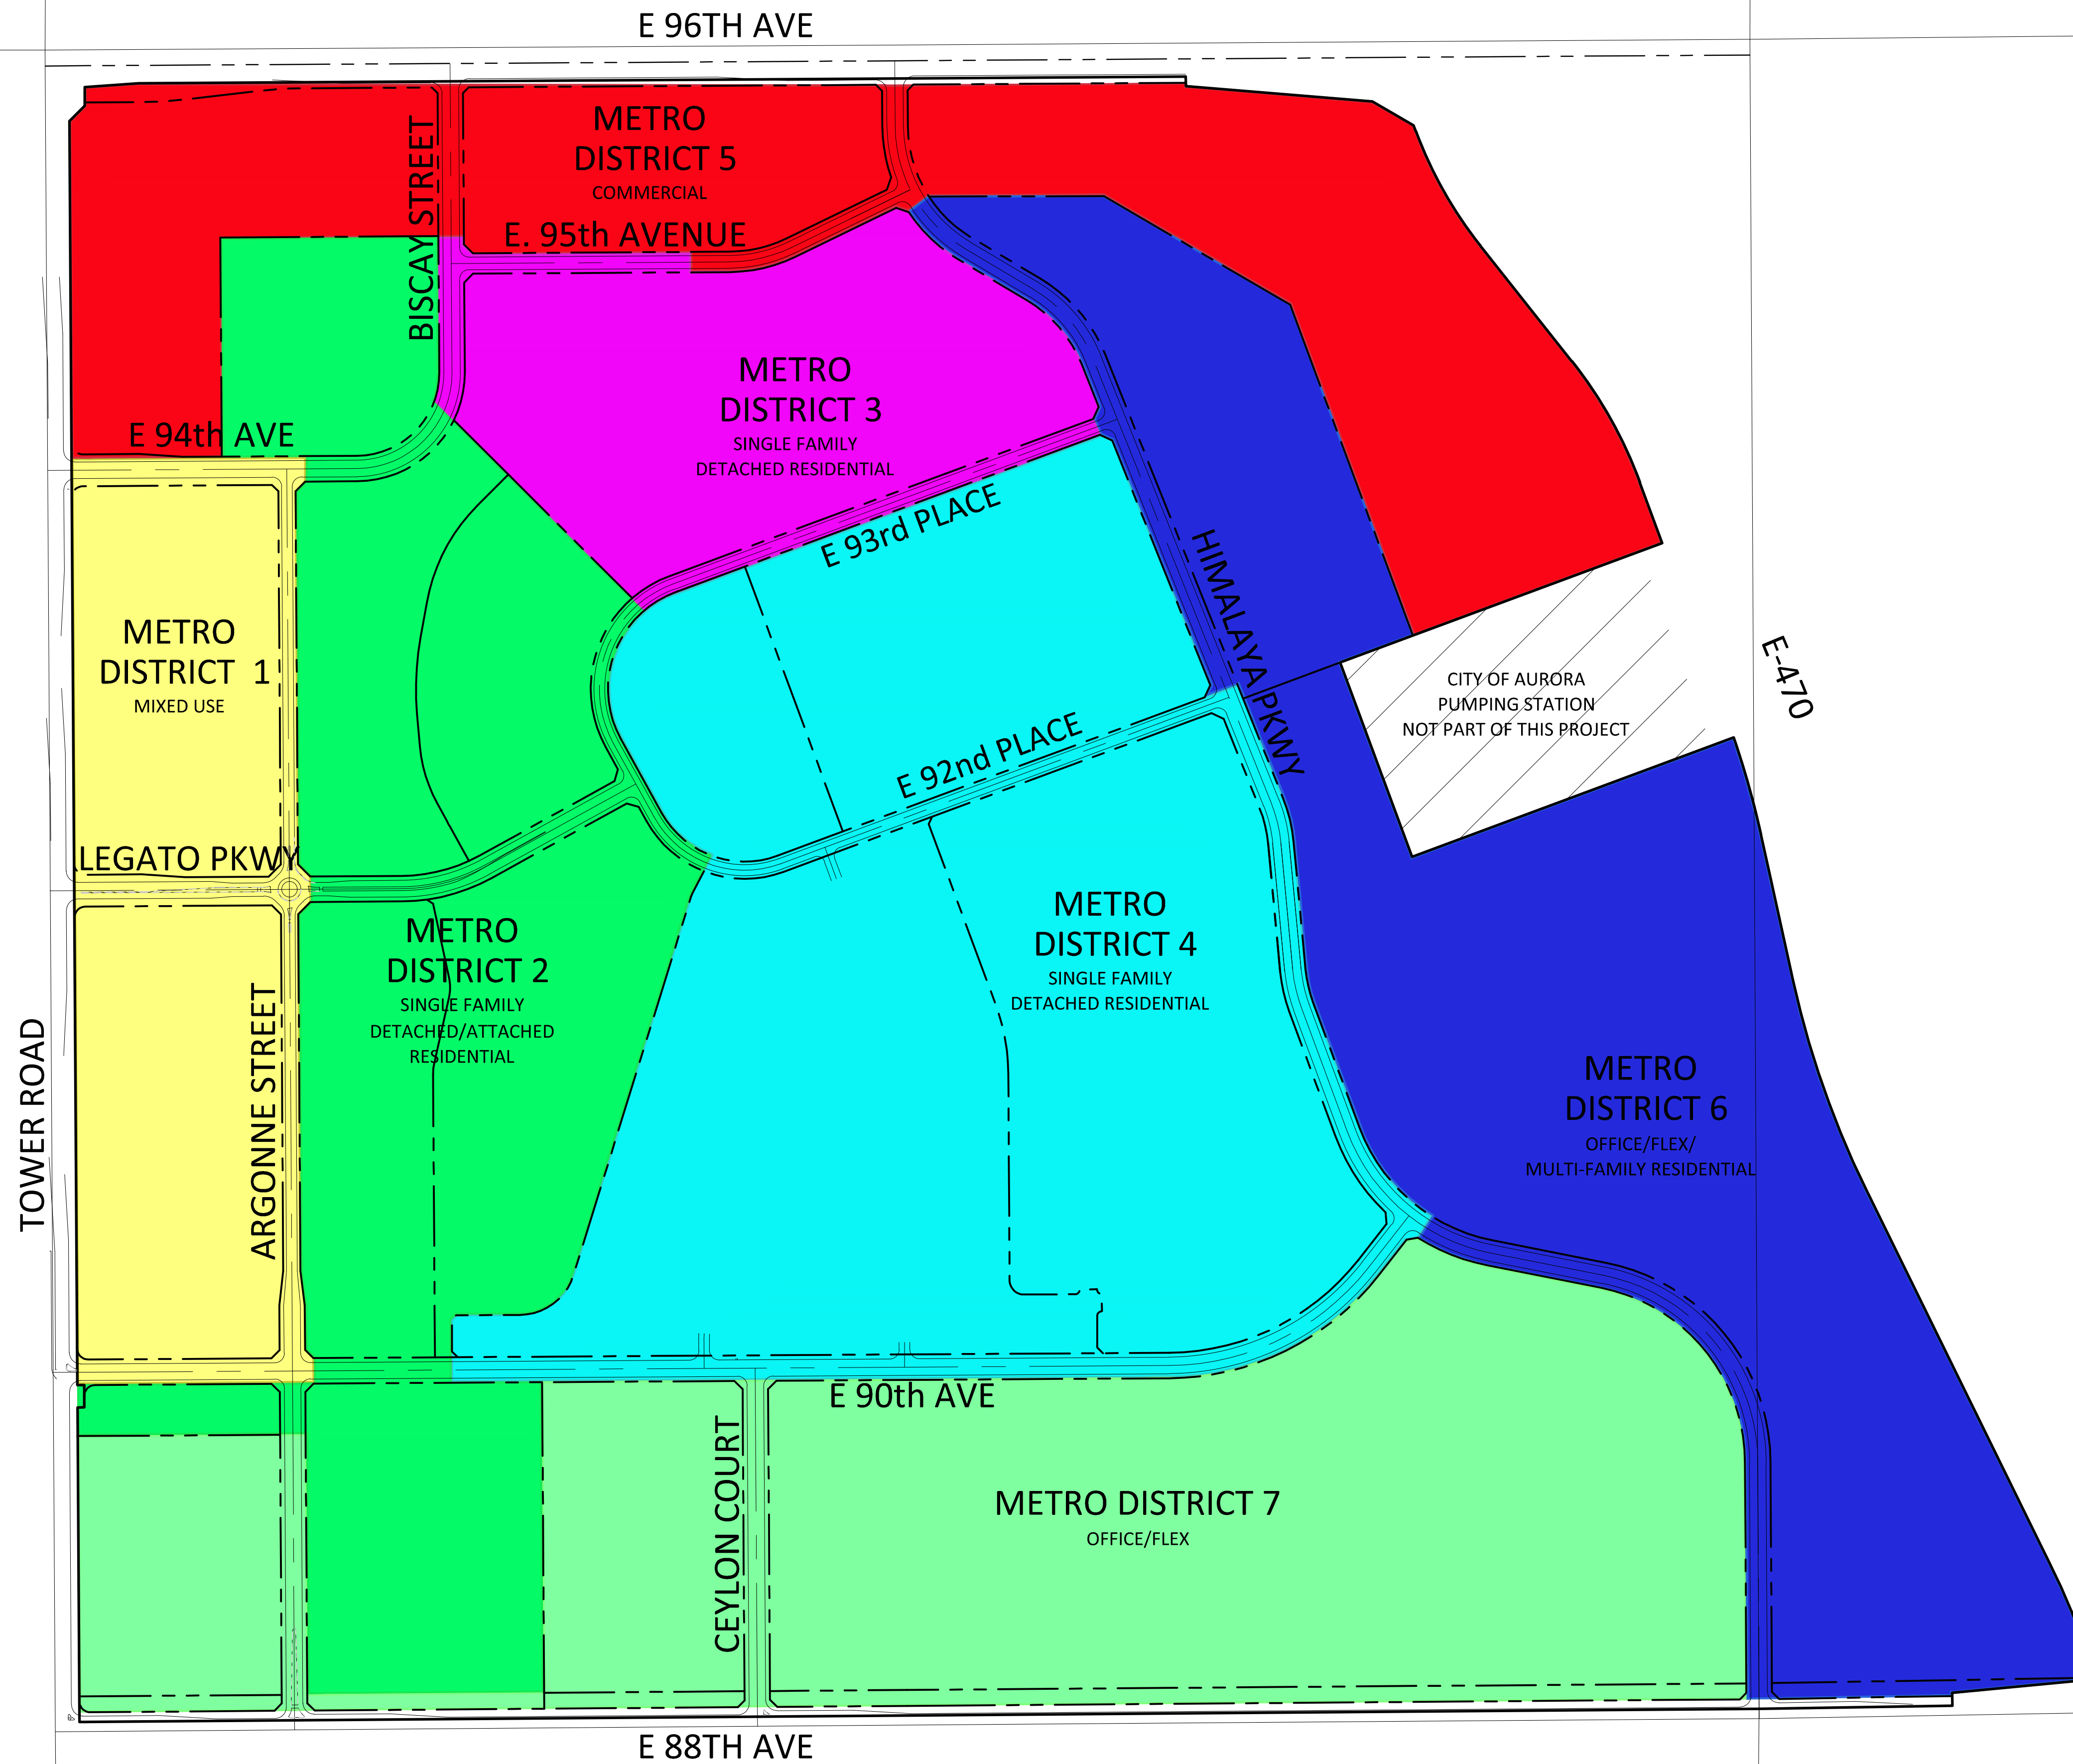

LEGATO

METRO DISTRICT

VICINITY MAP

PROJECT NO.: 19002220
DATE: 5/22/20

ATWELL
866.850.4200 www.atwell-group.com
6200 SOUTH SYRACUSE WAY, SUITE 470
GREENWOOD VILLAGE, CO 80111
303.825.7100
CONTACT: DANIEL MADRUGA
DMADRUGA@ATWELL-GROUP.COM

CAD FILE: 19002220-METRO DISTRICT MAP.DWG